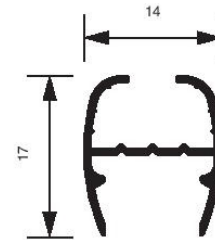

PRODUCT SHEET

SCRITTO® Corkboard

SCRITTO® OFFICE EQUIPMENT > PIN BOARDS