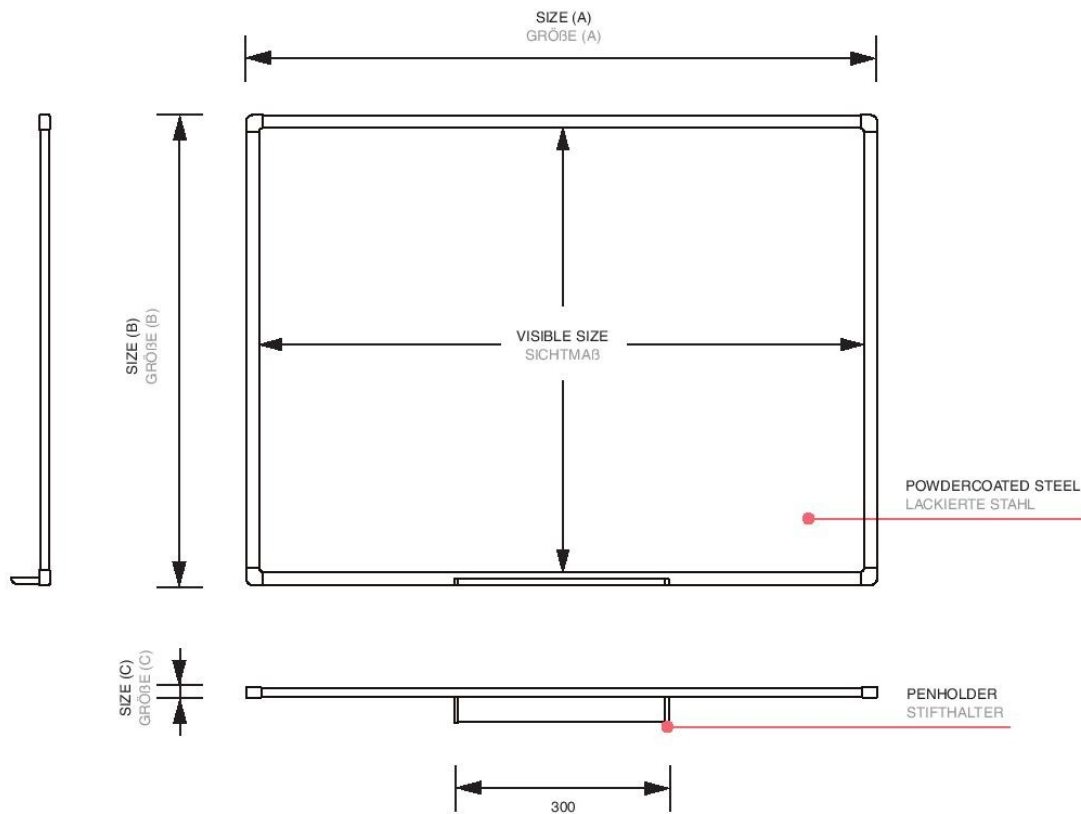

PRODUCT SHEET

SCRITTO® Corkboard

SCRITTO® OFFICE EQUIPMENT > PIN BOARDS

ACCESSORIES ZUBEHÖR

(SETPINS)
PINS
HEFTZWECKEN